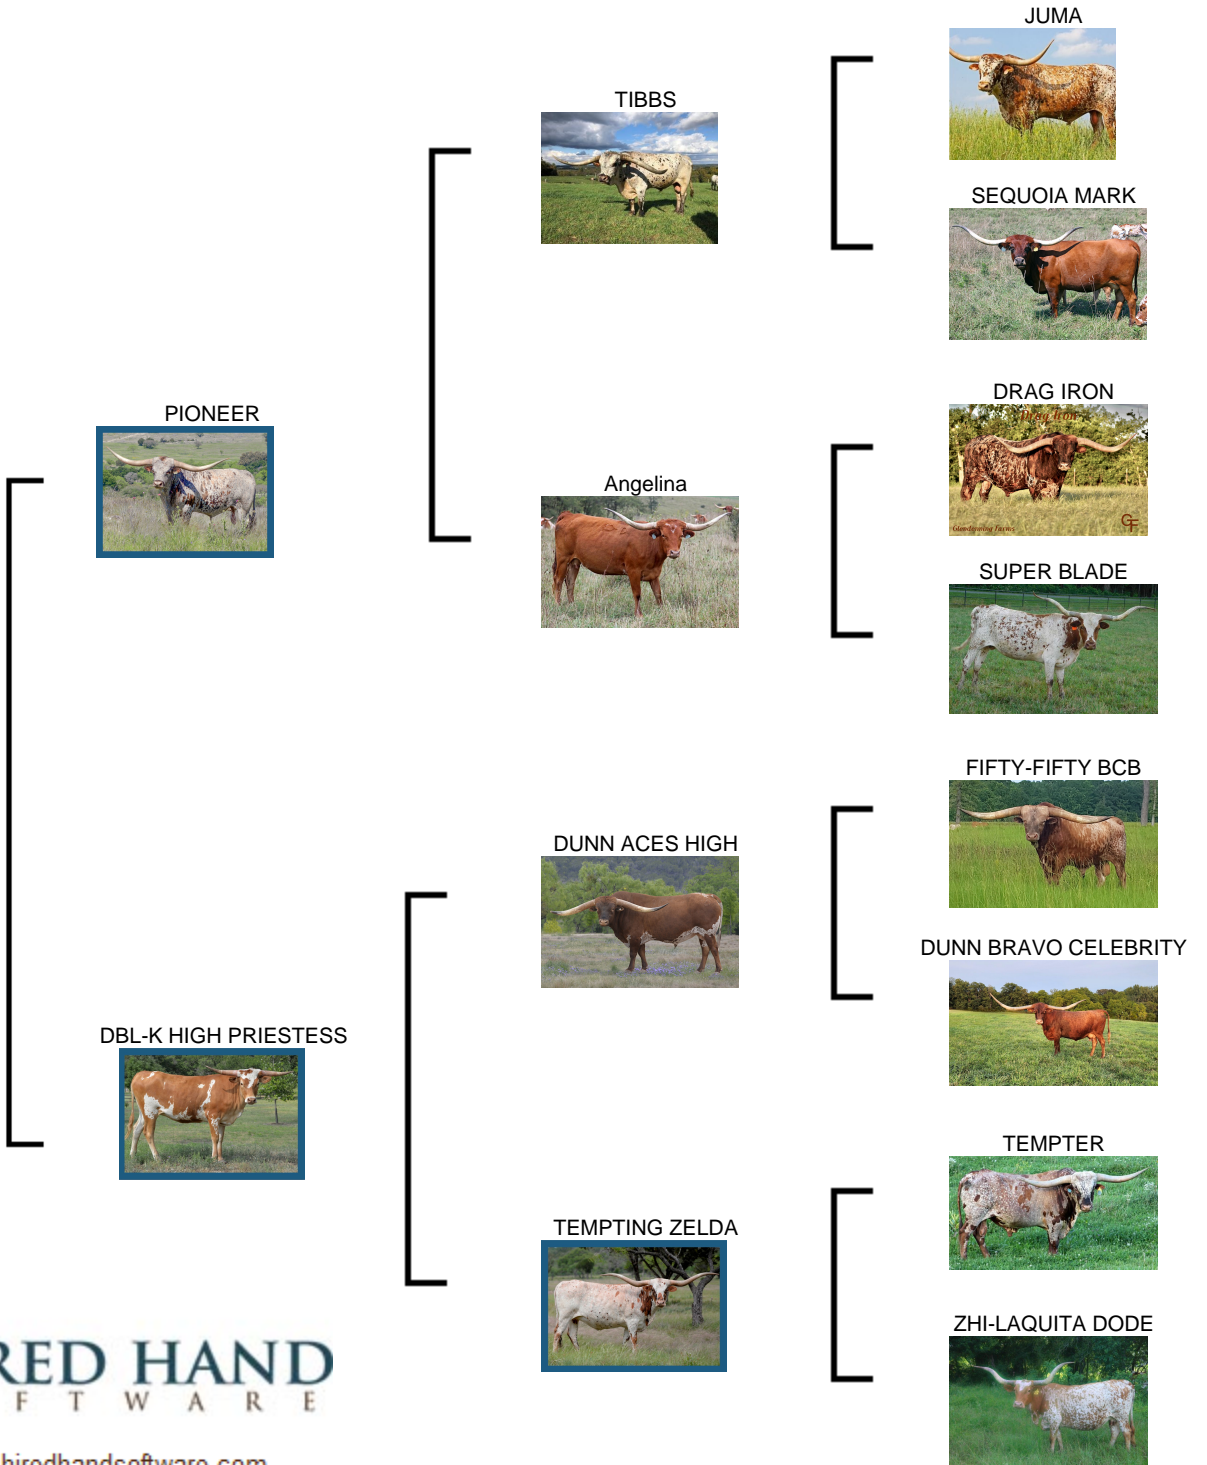

Sugar Ray Tolar

Date of Birth: 02/22/2020

Courtesy of Tolar Longhorns

Sugar Ray Tolar

PIONEER

TIBBS

Angelina

DUNN ACES HIGH

TEMPTING ZELDA

JUMA

SEQUOIA MARK

DRAG IRON

SUPER BLADE

FIFTY-FIFTY BCB

DUNN BRAVO CELEBRITY

TEMPTER

ZHI-LAQUITA DODE